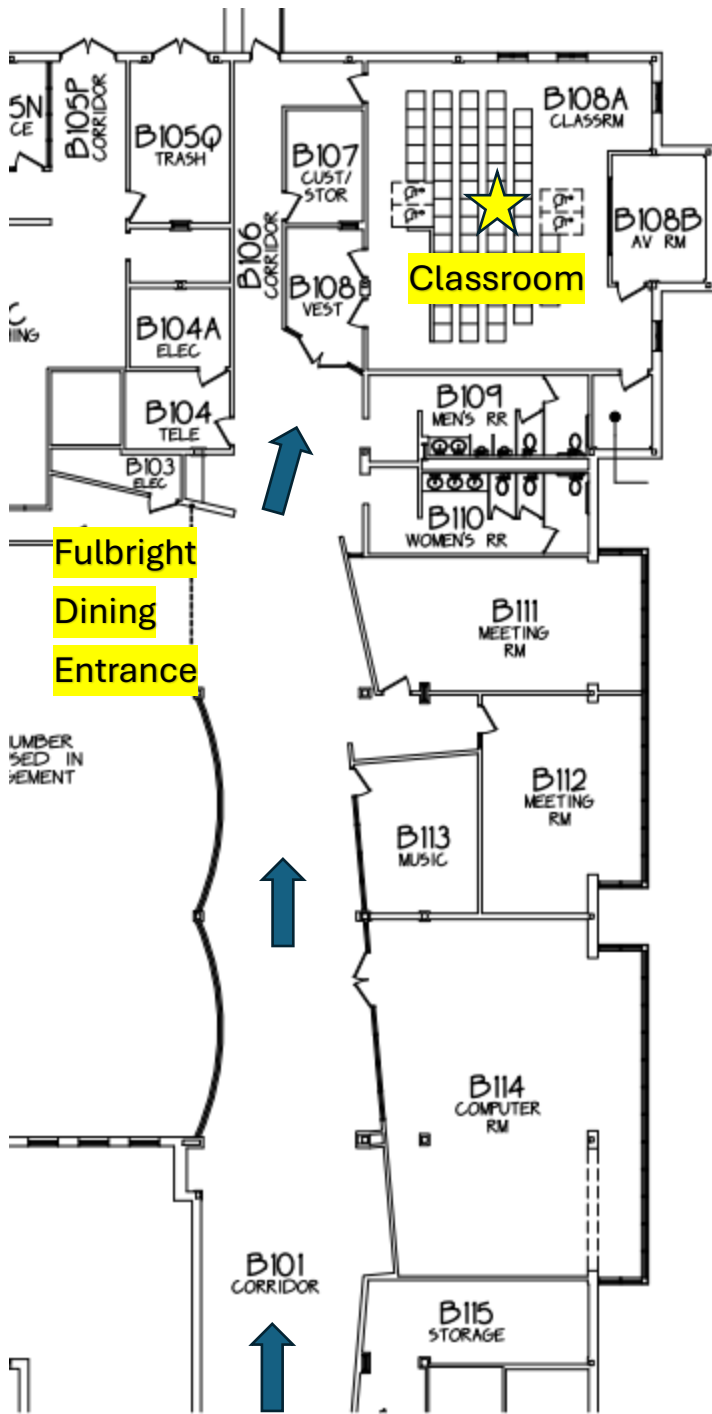

If you enter Maple East from the east entrance off of Lot 110 (formerly 40), you will take a left through the vestibule doors.

Walk down the hallway until the hallway opens up to the right and turn right down that hallway.

The classroom is the first classroom on the left and is across from the public bathrooms and vending area.

If you continue down the hallway, at the very end is the front desk.

When you enter Morgan hall the front desk is just to your left.

Continue down the hallway past the front desk until you reach the entrance of Fulbright Dining Hall.

The bathrooms are directly across from the dining hall entrance and the entrance to B108 classroom is just past the bathrooms.

If you're entering Pomfret from Lot 308 (Formerly 55) you'll enter through the vestibule and there's a set of glass doors to the right.

There's a small lounge area inside and the classroom is straight past the lounge.