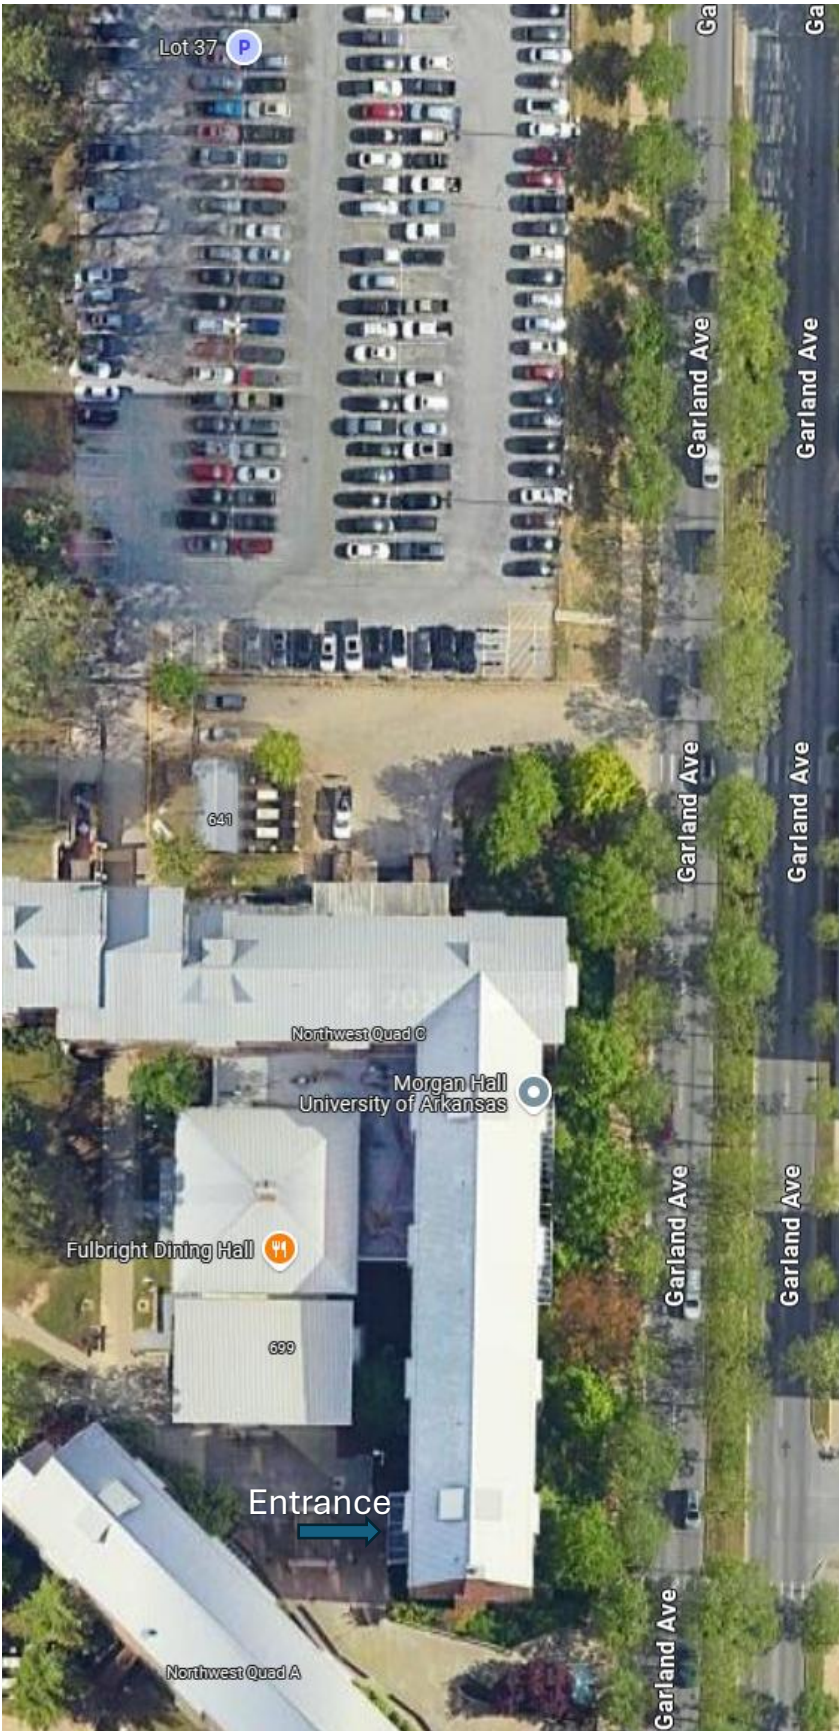

If you enter Maple East from the east entrance off of Lot 110 (formerly 40), you will take a left through the vestibule doors.

Walk down the hallway until the hallway opens up to the right and turn right down that hallway.

The classroom is the first classroom on the left and is across from the public bathrooms and vending area.

If you continue down the hallway, at the very end is the front desk.

When you enter Morgan hall the front desk is just to your left.

If you're entering Pomfret from Lot 308 (Formerly 55) you'll enter through the vestibule and there's a set of glass doors to the right.

There's a small lounge area inside and the classroom is straight past the lounge.

Lot 77A P

Adohi Hall B (ADOB)

Entrance

Lot 56D P

Delta Sigma Theta Sorority, Incorporated

For Adohi, you will need to enter at the southeast entrance of building B, near the Creative Community. The entrance is close to the roundabout at Nolan Richardson Dr. and Stadium Dr.