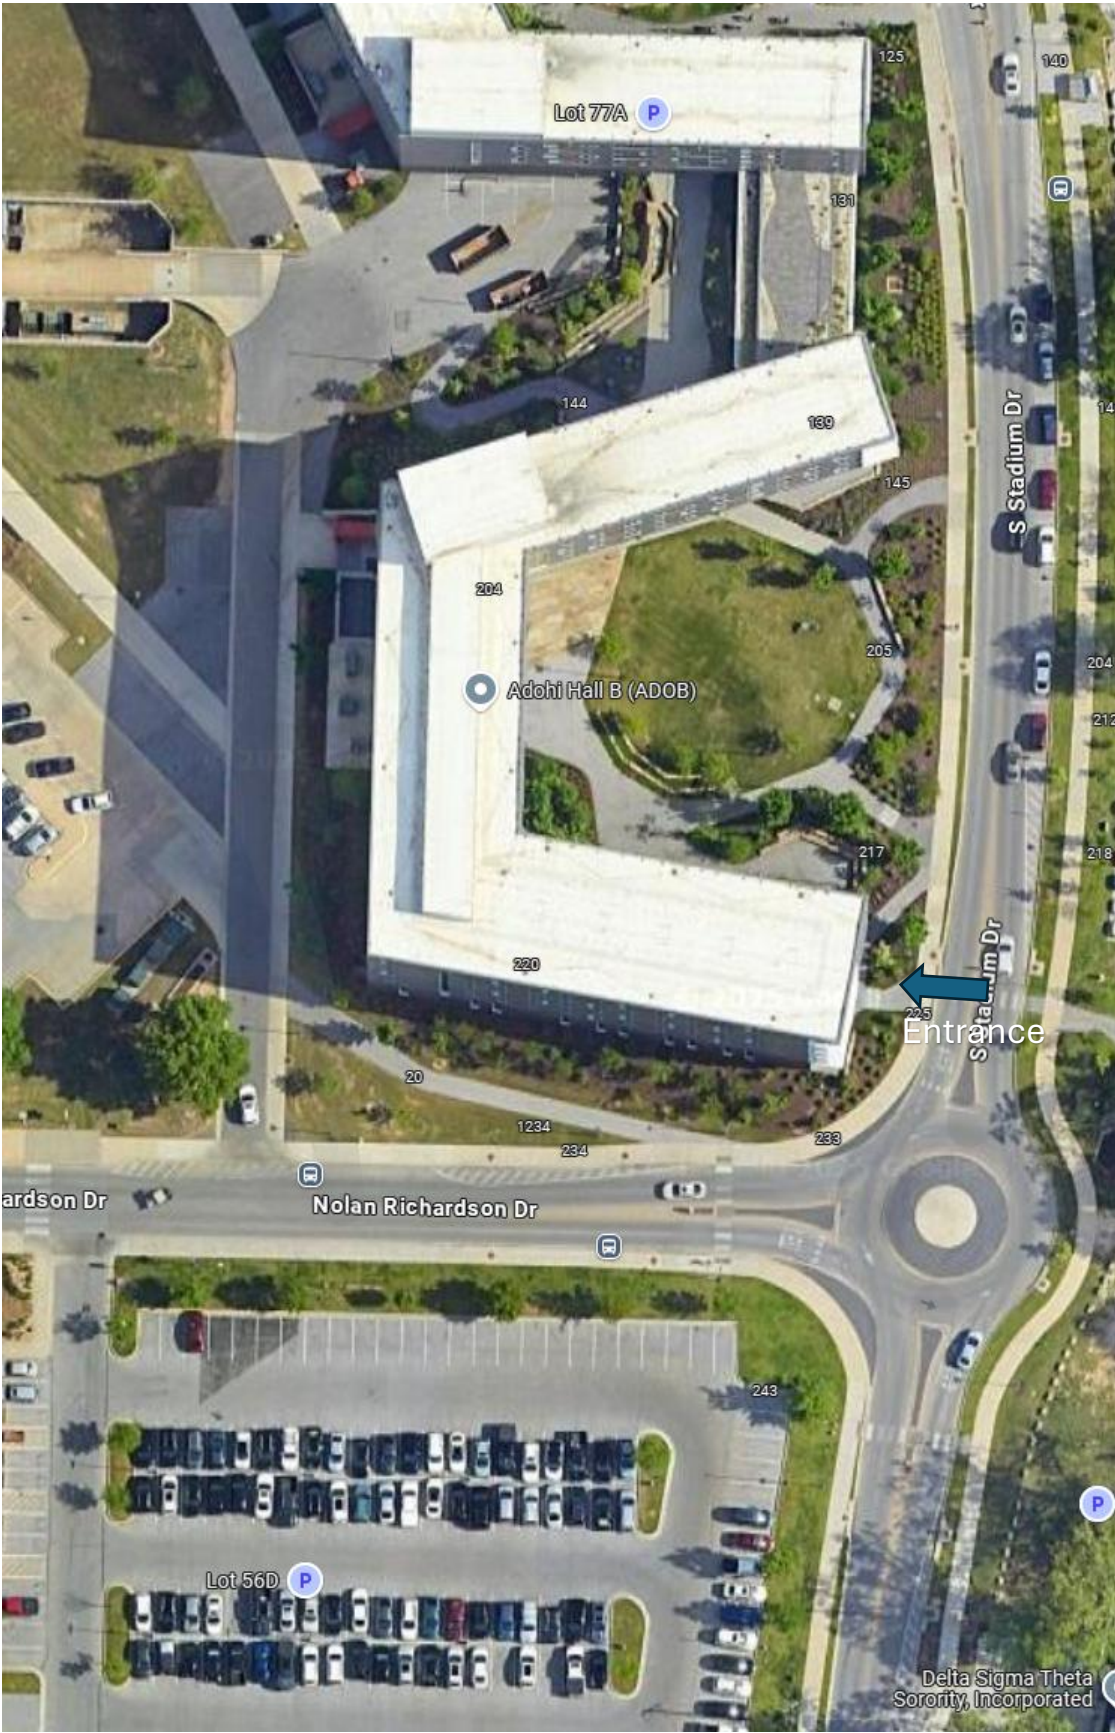

If you enter Maple East from the east entrance off of Lot 110 (formerly 40), you will take a left through the vestibule doors.

Walk down the hallway until the hallway opens up to the right and turn right down that hallway.

If you're entering Pomfret from Lot 308 (Formerly 55) you'll enter through the vestibule and there's a set of glass doors to the right.

There's a small lounge area inside and the classroom is straight past the lounge.

Lot 77A P

Adohi Hall B (ADOB)

Entrance

Lot 56D P

Delta Sigma Theta Sorority, Incorporated

For Adohi, you will need to enter at the southeast entrance of building B, near the Creative Community. The entrance is close to the roundabout at Nolan Richardson Dr. and Stadium Dr.