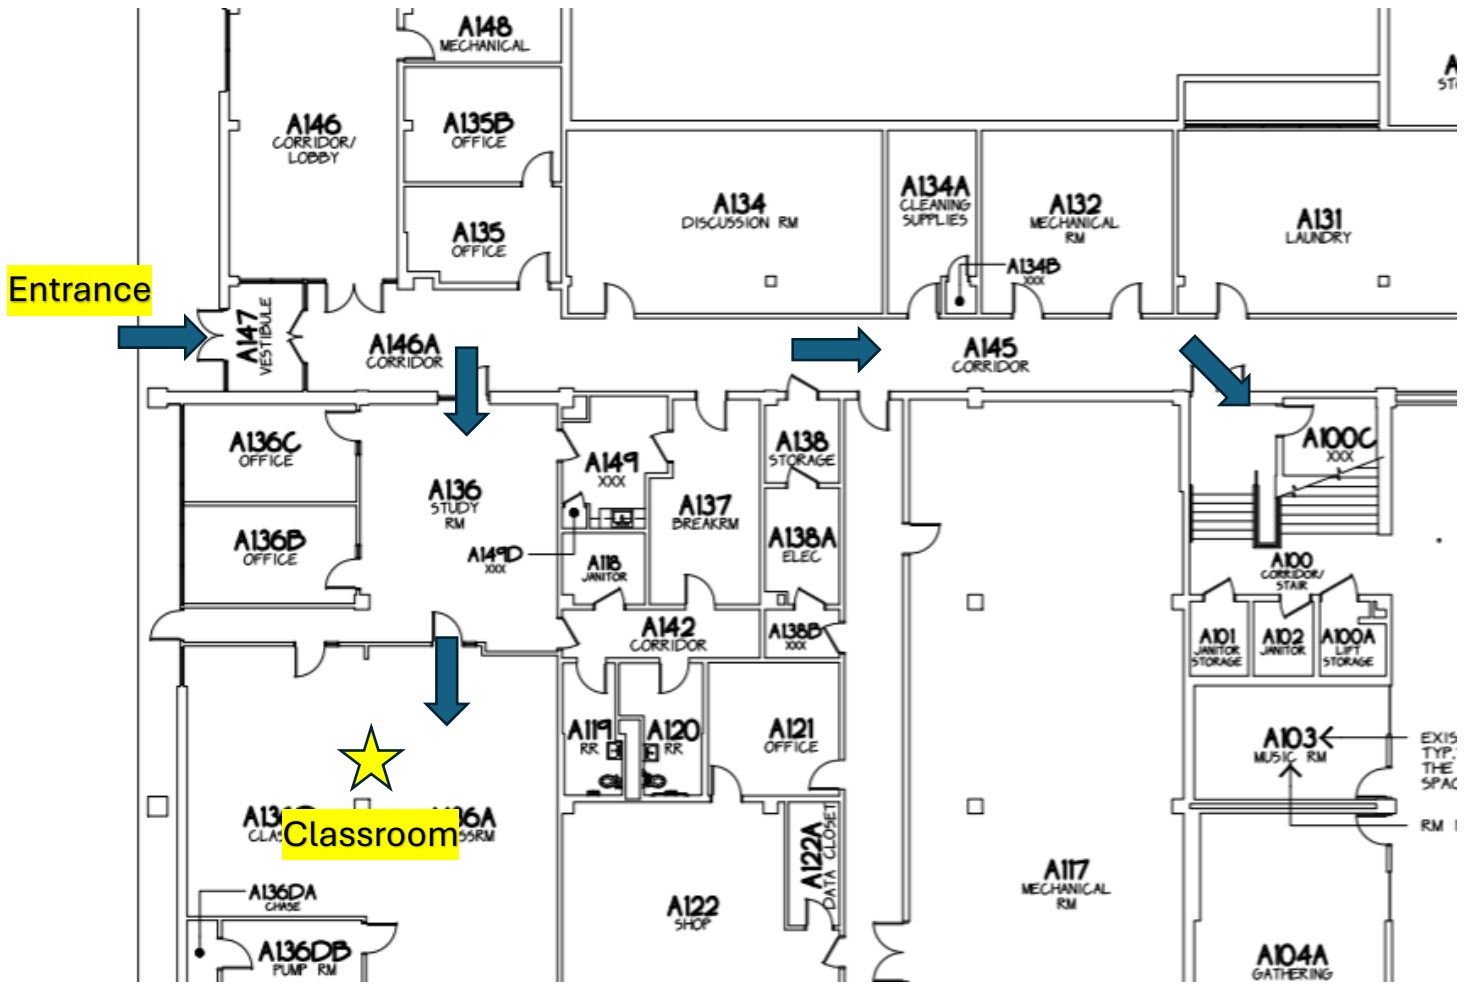

The classroom is the first classroom on the left and is across from the public bathrooms and vending area.

If you continue down the hallway, at the very end is the front desk.

When you enter Morgan hall the front desk is just to your left.

Continue down the hallway past the front desk until you reach the entrance of Fulbright Dining Hall.

The bathrooms are directly across from the dining hall entrance and the entrance to B108 classroom is just past the bathrooms.

If you're entering Pomfret from Lot 308 (Formerly 55) you'll enter through the vestibule and there's a set of glass doors to the right.

There's a small lounge area inside and the classroom is straight past the lounge.

To get to the front desk, while you're still in the hallway from the entrance of the building, you'll head down the hallway until you come to a set of stairs on your right.

Take those stairs up two sets to the second floor and take a right. Walk past the study lounges (on your left) until you get to the front desk.