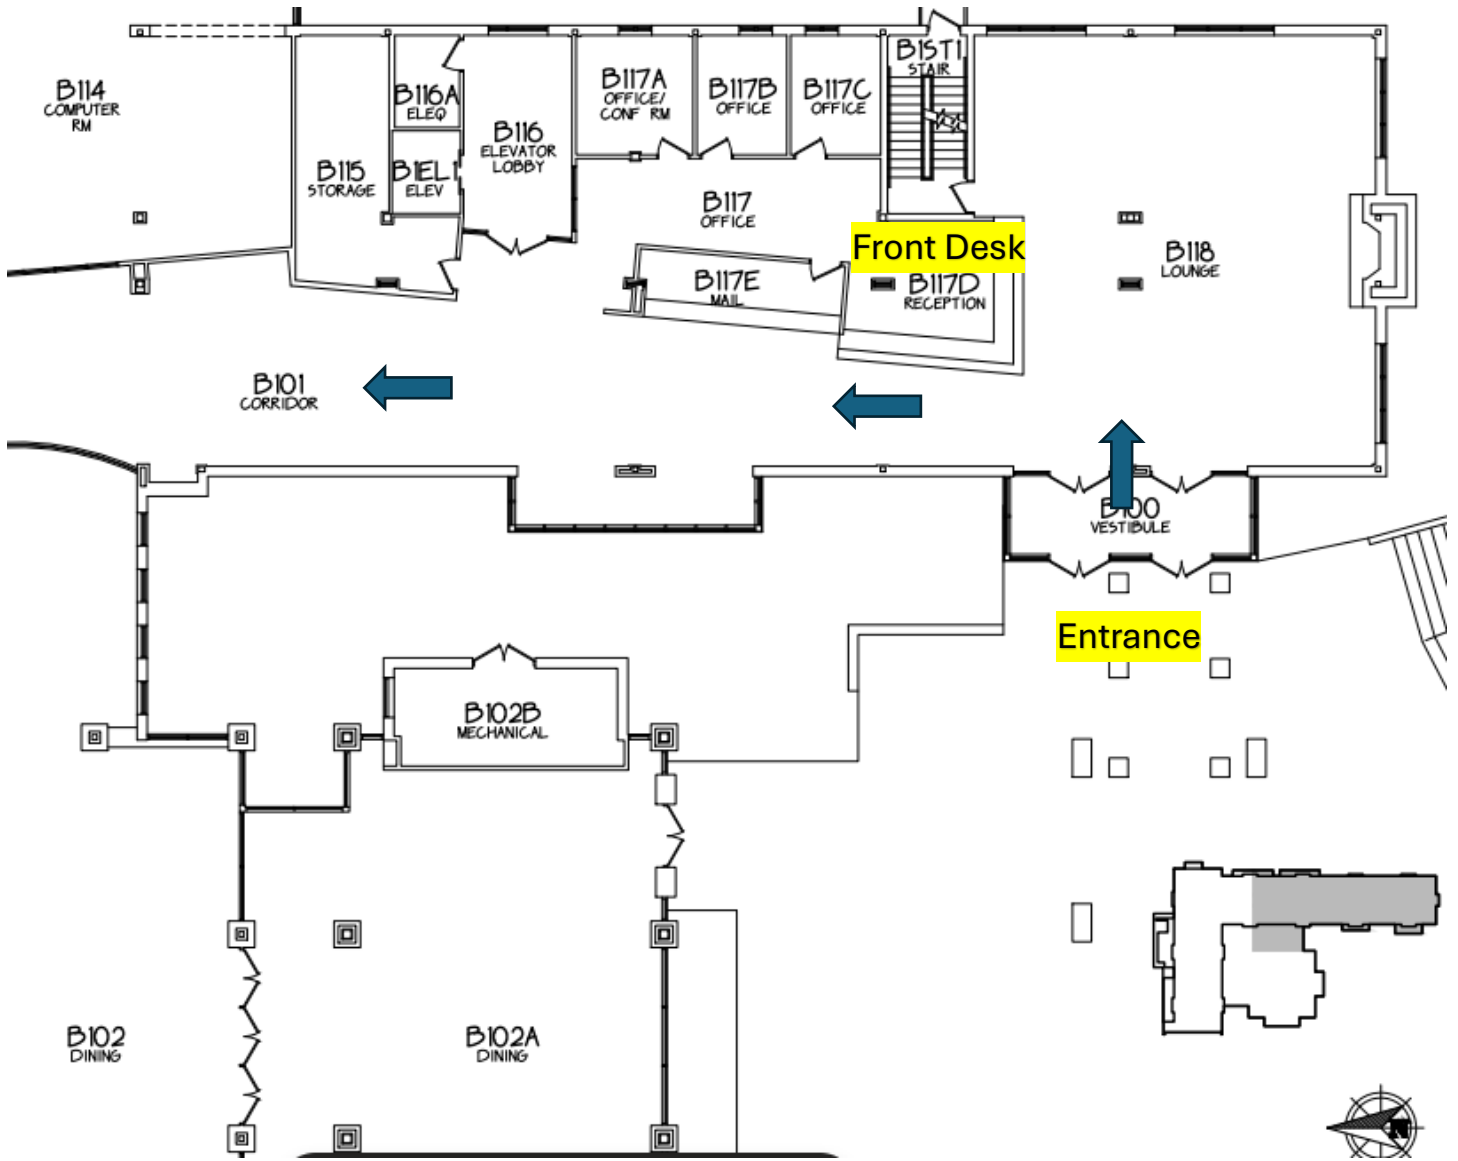

If you enter Maple East from the east entrance off of Lot 110 (formerly 40), you will take a left through the vestibule doors.

Walk down the hallway until the hallway opens up to the right and turn right down that hallway.

The classroom is the first classroom on the left and is across from the public bathrooms and vending area.

If you continue down the hallway, at the very end is the front desk.

When you enter Morgan hall the front desk is just to your left.

Continue down the hallway past the front desk until you reach the entrance of Fulbright Dining Hall.

The bathrooms are directly across from the dining hall entrance and the entrance to B108 classroom is just past the bathrooms.

If you're entering Pomfret from Lot 308 (Formerly 55) you'll enter through the vestibule and there's a set of glass doors to the right.

There's a small lounge area inside and the classroom is straight past the lounge.