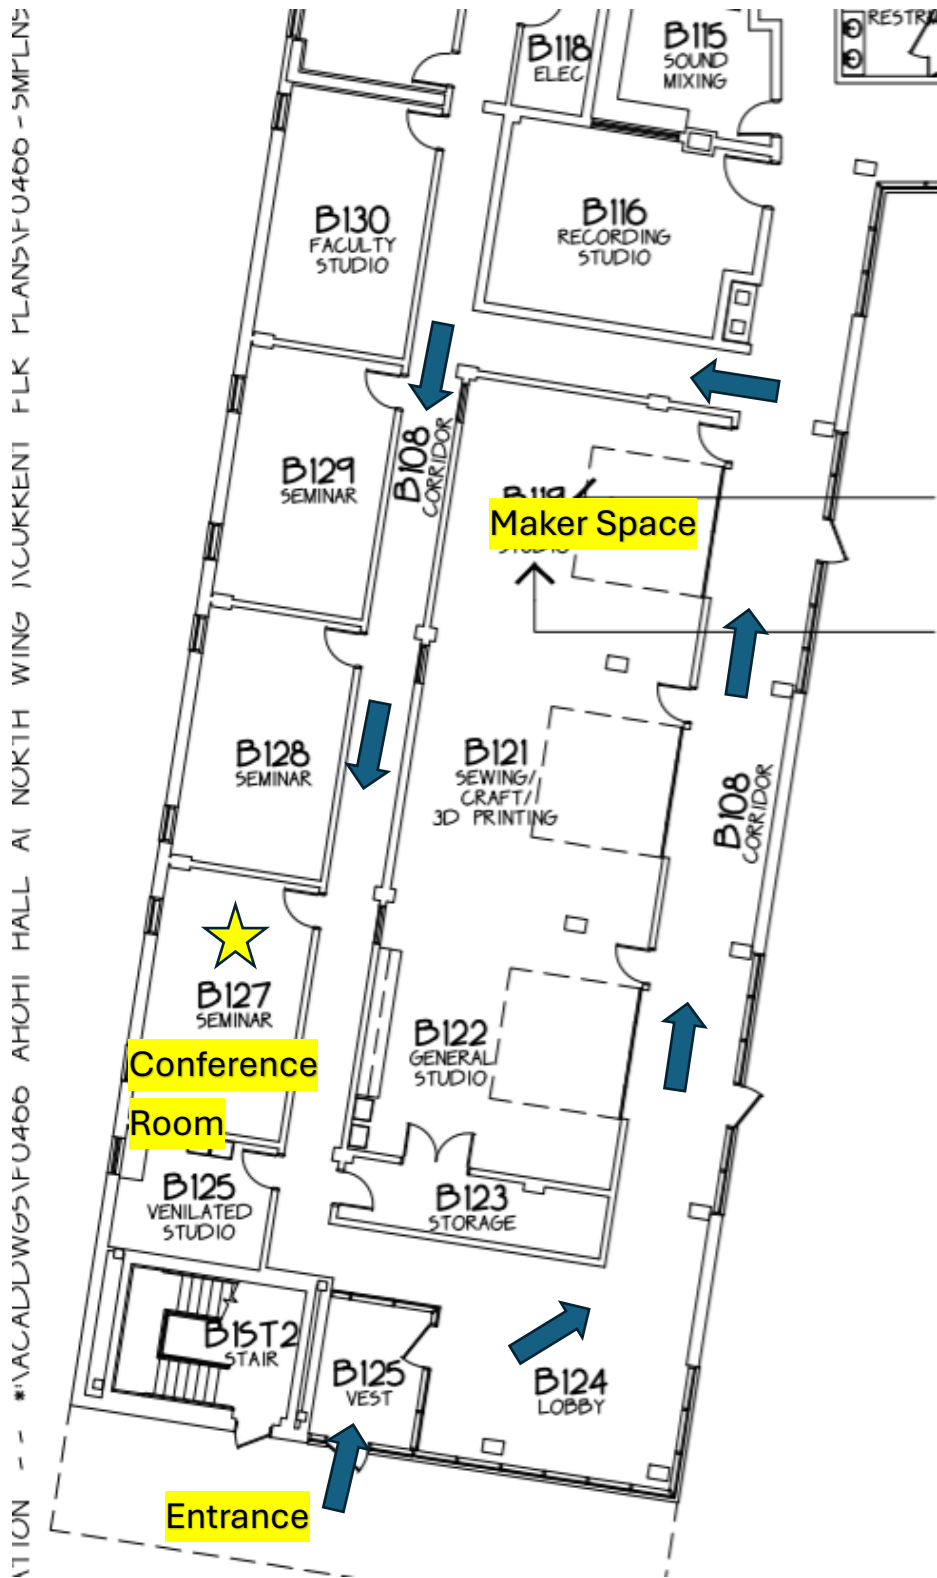

For Adohi, you will need to enter at the southeast entrance of building B, near the Creative Community. The entrance is close to the roundabout at Nolan Richardson Dr. and Stadium Dr.

Follow the hallway on the right to the entrance of the Maker Space. This is where we will have supplies stored instead of the front desk.

There's a small hallway just past the Maker Space where you'll take a left, and then another left. The seminar room will be in that hallway behind the Maker Space.